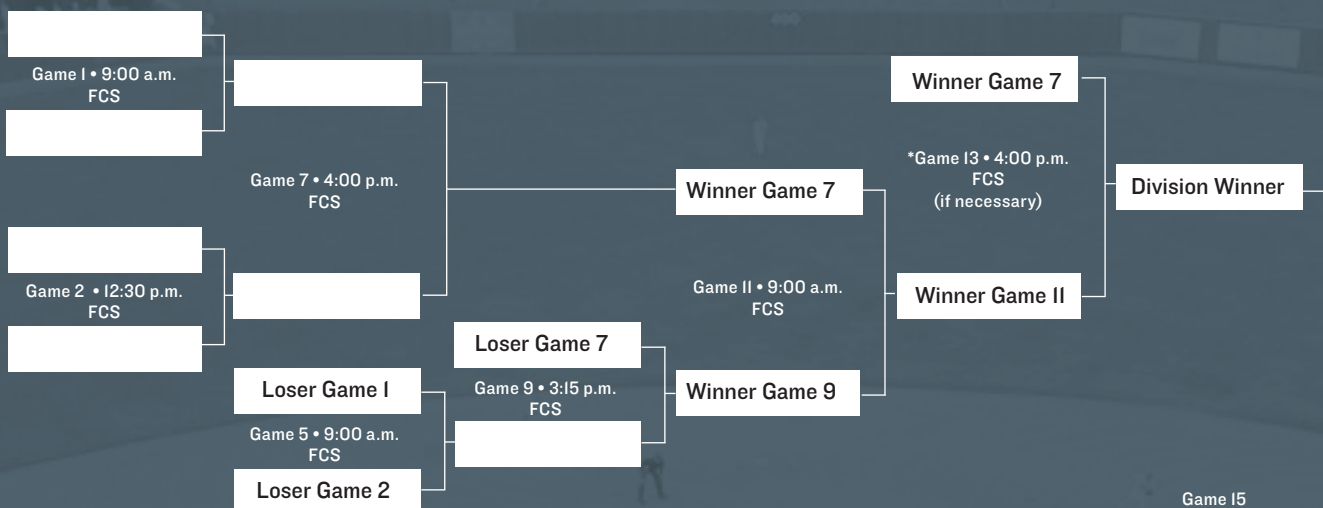

DIVISION ONE