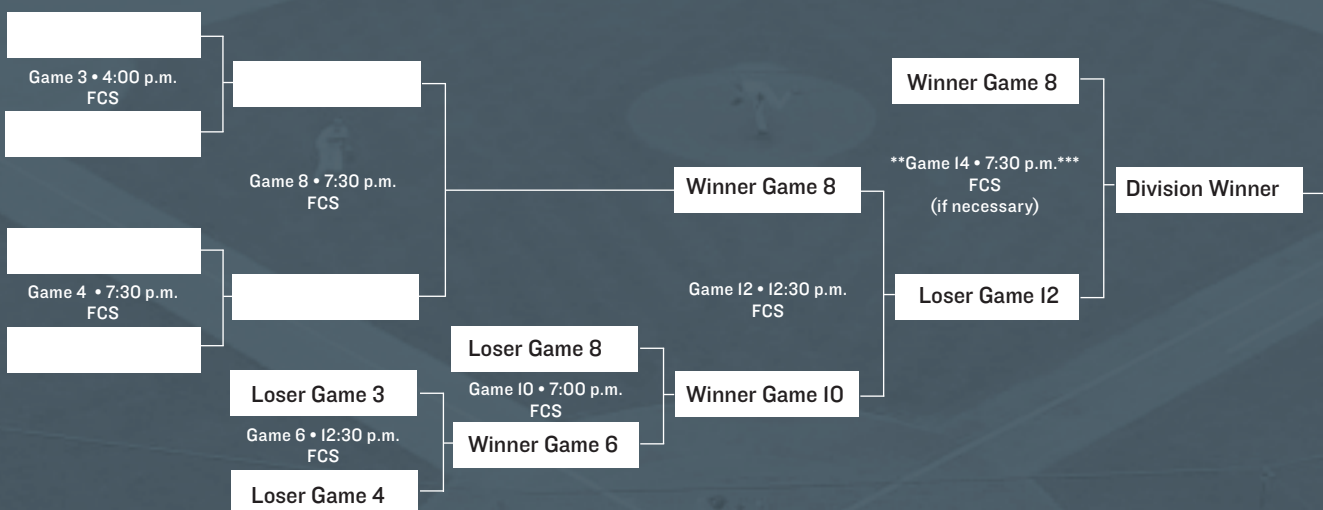

DIVISION TWO

BIG 12 CHAMPION

All times Central.

Day One matchups will feature: Division One: Seeds 4 vs. 5, 1 vs. 8 • Division Two: Seeds 3 vs. 6, 2 vs. 7

*Game 13 will be necessary if the winner of Game 9 also wins Game 11.

**Game 14 will be necessary if the winner of Game 10 also wins Game 12.

***If Game 13 is unnecessary, Game 14 will be played at 4 p.m. rather than 7:30 p.m.

Note: If both bracket winners are undefeated after Game 12, Games 13 & 14 will not be played and the two undefeated teams will play in the championship game on Sunday.

#Big12BSB