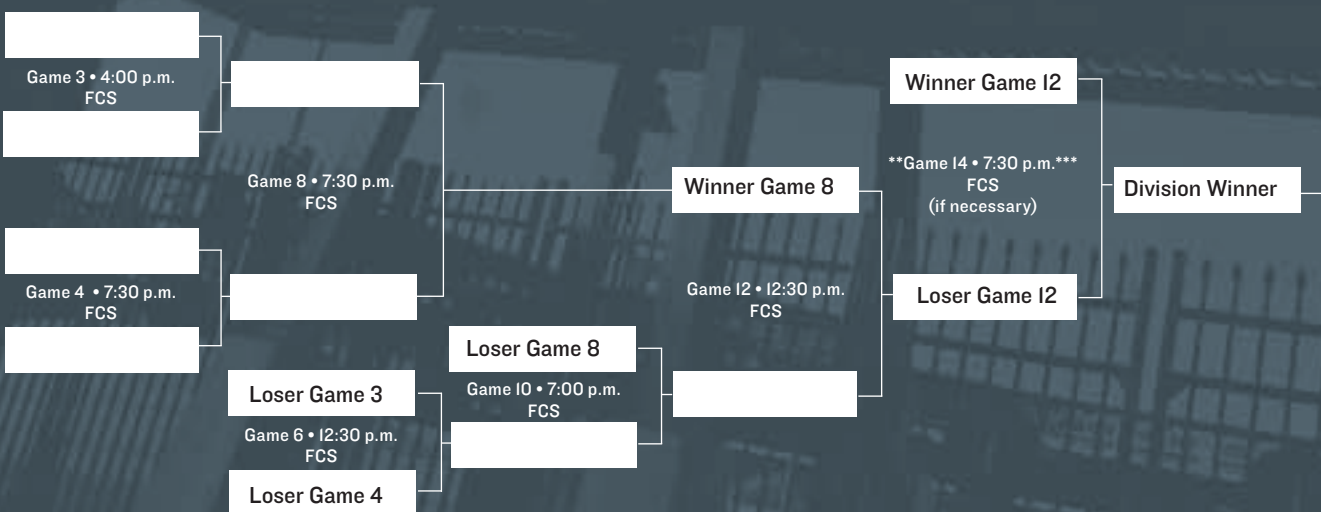

DIVISION ONE/TWO

**BIG 12
CHAMPION**

All times Central.

Game times to be assigned once seeds and divisions are determined.

Day One matchups will feature: Division One: Seeds 4 vs. 5, 1 vs. 8 • Division Two: Seeds 3 vs. 6, 2 vs. 7

*Game 13 will be necessary if the winner of Game 9 also wins Game 11.

**Game 14 will be necessary if the winner of Game 10 also wins Game 12.

***If Game 13 is unnecessary, Game 14 will be played at 4 p.m. rather than 7:30 p.m.

Note: If both bracket winners are undefeated after Game 12, Games 13 & 14 will not be played and the two undefeated teams will play in the championship game on Sunday at 1 p.m.