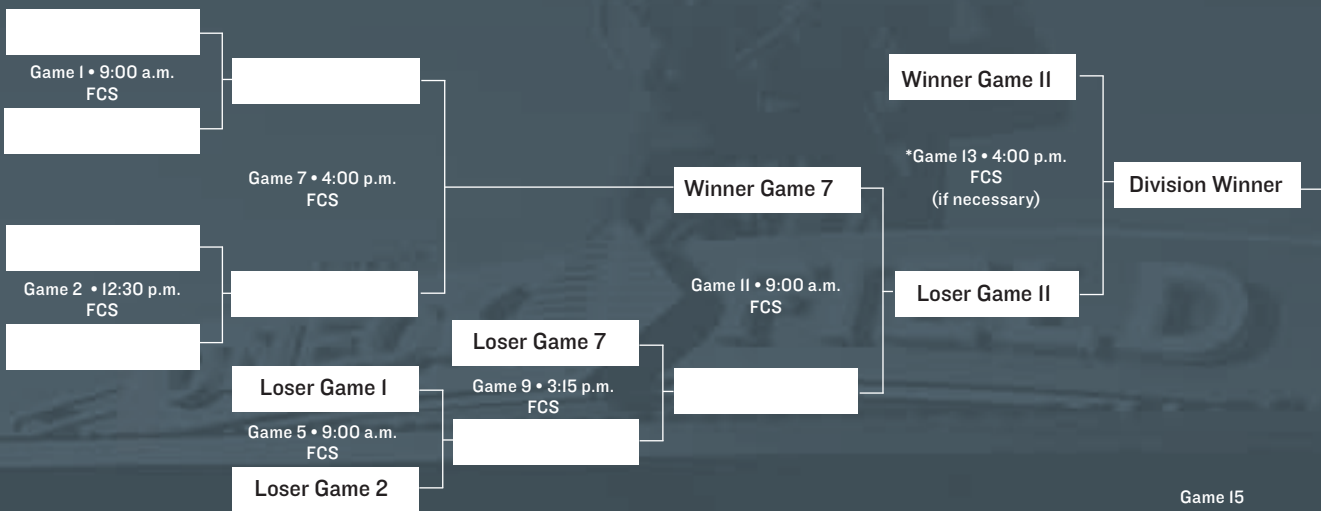

DIVISION ONE/TWO