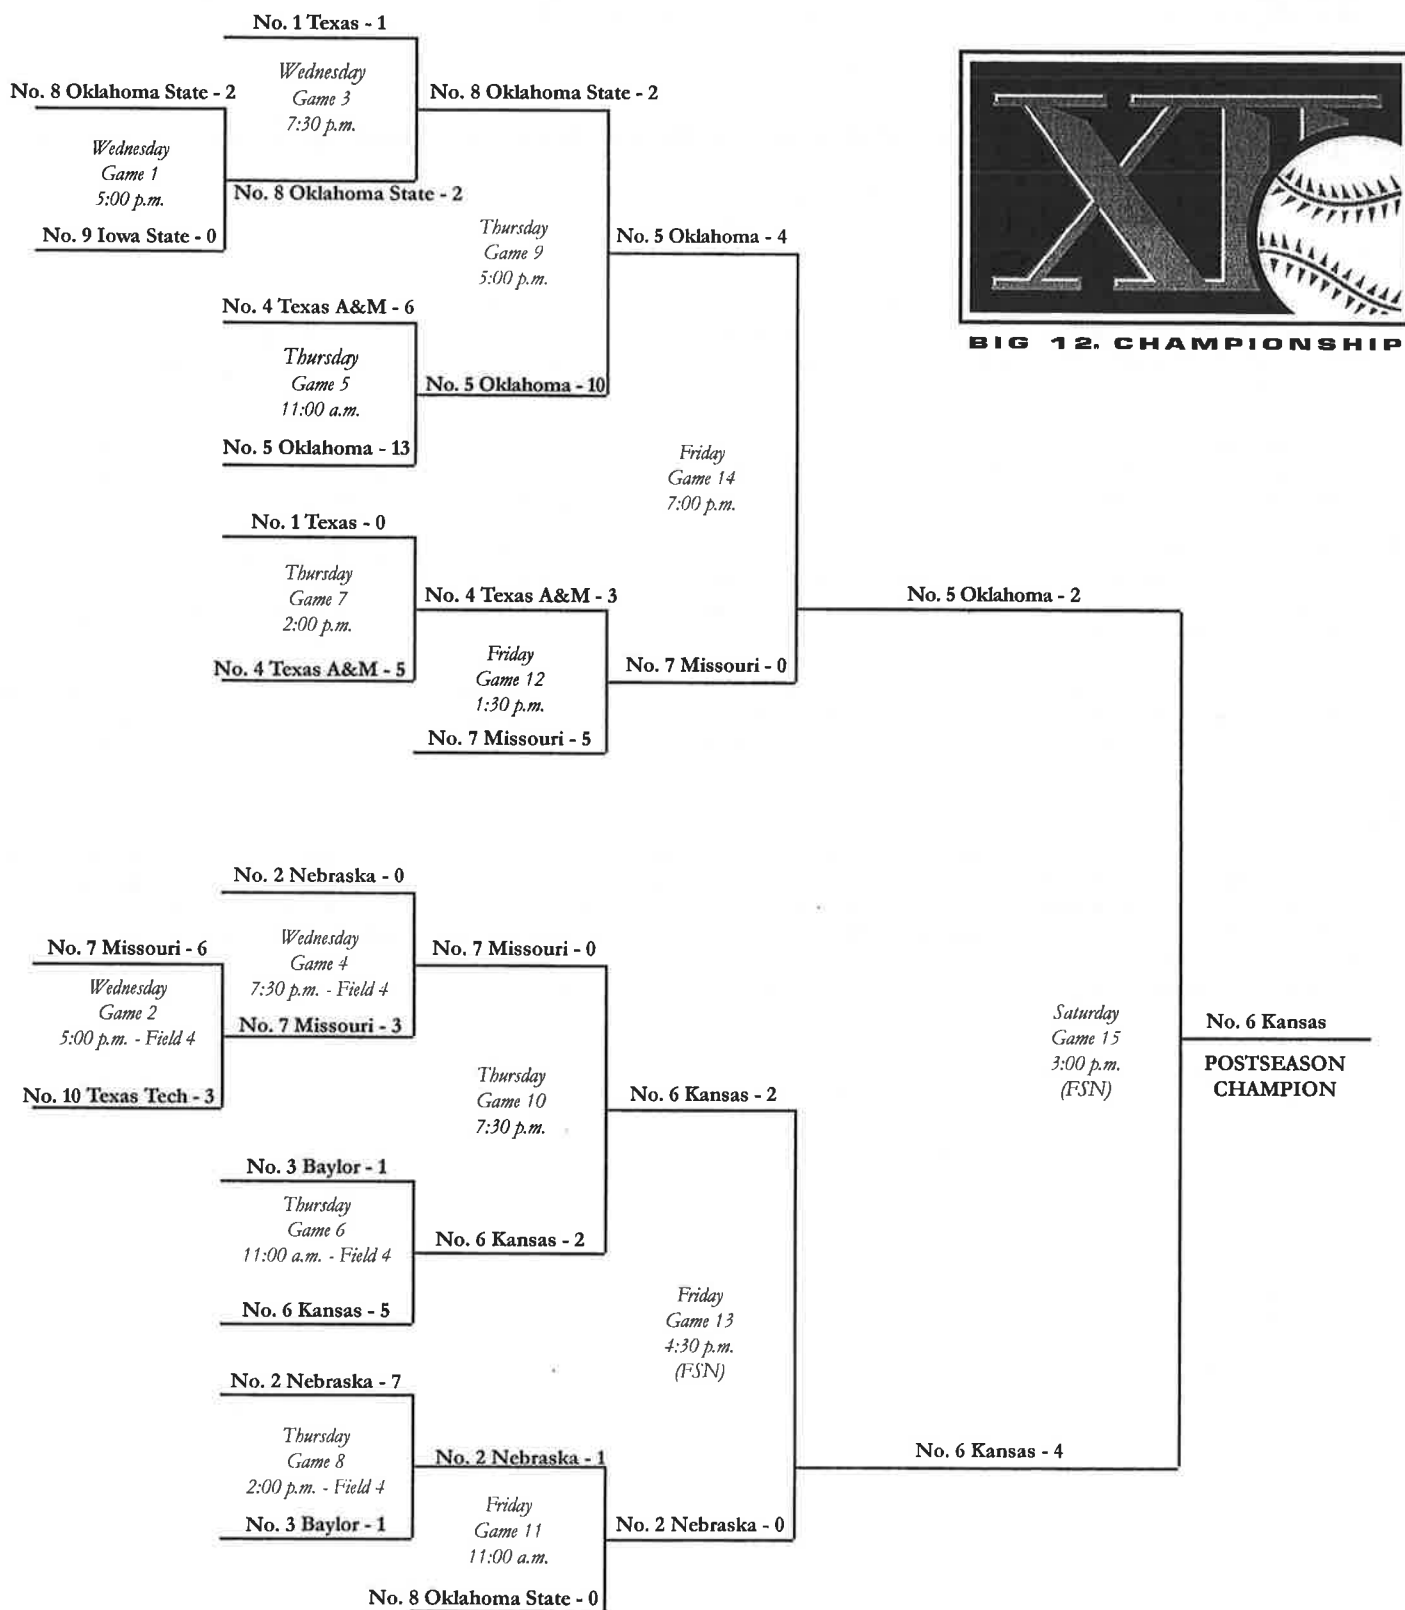

2006 BIG 12 CONFERENCE SOFTBALL CHAMPIONSHIP

May 10-13 (Wednesday-Saturday) • ASA Hall of Fame Stadium • Oklahoma City, Okla.

All Times are Central

*If two "if necessary" games must be played, two fields will be utilized with both games beginning at 11 a.m. and the championship at 3 p.m. If only one "if necessary" game must be played, the game time is 11 a.m. and the championship at 3 p.m. Game 13 and the Championship game to be televised on FSN. Check local listings.