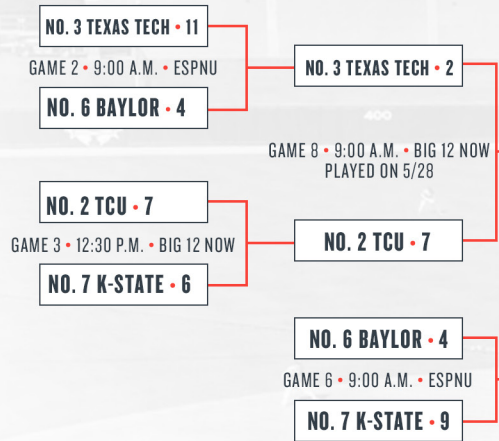

TUESDAY, MAY 25
GAME 1

WEDNESDAY, MAY 26
GAMES 2 - 5

THURSDAY, MAY 27
GAMES 6 - 9

FRIDAY, MAY 28
GAMES 10 - 11

SATURDAY, MAY 29
GAMES 12-15

SUNDAY, MAY 30
GAME 16

DIVISION ONE

DIVISION TWO

BIG 12 CHAMPION
TCU

#BIG12BSB

ALL TIMES CENTRAL
DAY TWO MATCHUPS WILL FEATURE: SEEDS 4 VS. 5, 1 VS. 8/9 WINNER AND SEEDS 3 VS. 6 AND 2 VS. 7.
*GAME 14 WILL BE NECESSARY IF THE WINNER OF GAME 10 ALSO WINS GAME 12.
** GAME 15 WILL BE NECESSARY IF THE WINNER OF GAME 11 ALSO WINS GAME 13.
*** IF GAME 14 IS UNNECESSARY, GAME 15 WILL BE PLAYED AT 4 P.M. RATHER THAN 7:30 P.M.

NOTE: IF BOTH BRACKET WINNERS ARE UNDEFEATED AFTER GAME 13, GAMES 14 & 15 WILL NOT BE PLAYED AND THE TWO UNDEFEATED TEAMS WILL PLAY IN THE CHAMPIONSHIP GAME ON SUNDAY.

2021 PHILLIPS 66 BASEBALL CHAMPIONSHIP