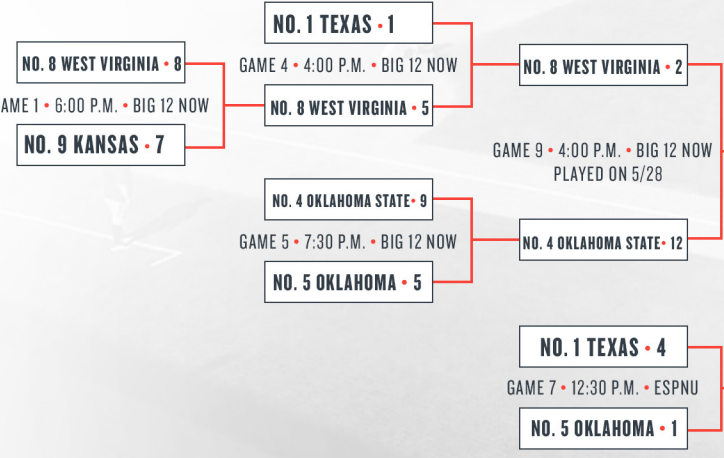

TUESDAY, MAY 25
GAME 1

WEDNESDAY, MAY 26
GAMES 2 - 5

THURSDAY, MAY 27
GAMES 6 - 9

FRIDAY, MAY 28
GAMES 10 - 11

SATURDAY, MAY 29
GAMES 12-15

SUNDAY, MAY 30
GAME 16

DIVISION ONE

DIVISION TWO

BIG 12 CHAMPION
TCU

#BIG12BSB

ALL TIMES CENTRAL
DAY TWO MATCHUPS WILL FEATURE: SEEDS 4 VS. 5, 1 VS. 8/9 WINNER AND SEEDS 3 VS. 6 AND 2 VS. 7.
*GAME 14 WILL BE NECESSARY IF THE WINNER OF GAME 10 ALSO WINS GAME 12.
** GAME 15 WILL BE NECESSARY IF THE WINNER OF GAME 11 ALSO WINS GAME 13.
*** IF GAME 14 IS UNNECESSARY, GAME 15 WILL BE PLAYED AT 4 P.M. RATHER THAN 7:30 P.M.

NOTE: IF BOTH BRACKET WINNERS ARE UNDEFEATED AFTER GAME 13, GAMES 14 & 15 WILL NOT BE PLAYED AND THE TWO UNDEFEATED TEAMS WILL PLAY IN THE CHAMPIONSHIP GAME ON SUNDAY.

2021 PHILLIPS 66 BASEBALL CHAMPIONSHIP