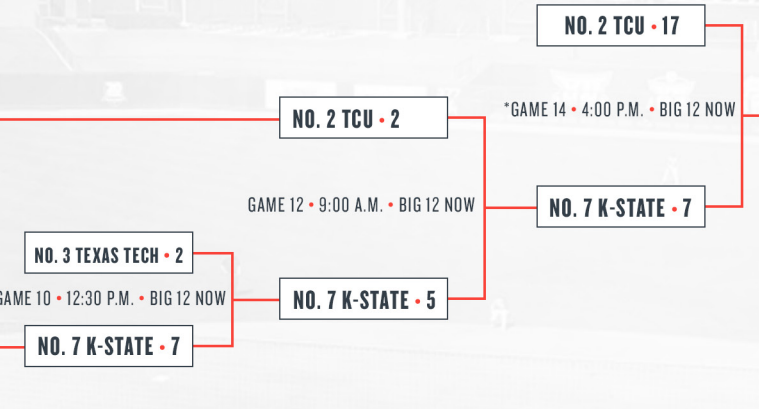

TUESDAY, MAY 25
GAME 1

WEDNESDAY, MAY 26
GAMES 2 - 5

THURSDAY, MAY 27
GAMES 6 - 9

FRIDAY, MAY 28
GAMES 10 - 11

SATURDAY, MAY 29
GAMES 12-15

SUNDAY, MAY 30
GAME 16

DIVISION ONE

DIVISION TWO

BIG 12 CHAMPION
TCU

#BIG12BSB

ALL TIMES CENTRAL
DAY TWO MATCHUPS WILL FEATURE: SEEDS 4 VS. 5, 1 VS. 8/9 WINNER AND SEEDS 3 VS. 6 AND 2 VS. 7.
*GAME 14 WILL BE NECESSARY IF THE WINNER OF GAME 10 ALSO WINS GAME 12.
** GAME 15 WILL BE NECESSARY IF THE WINNER OF GAME 11 ALSO WINS GAME 13.
*** IF GAME 14 IS UNNECESSARY, GAME 15 WILL BE PLAYED AT 4 P.M. RATHER THAN 7:30 P.M.

NOTE: IF BOTH BRACKET WINNERS ARE UNDEFEATED AFTER GAME 13, GAMES 14 & 15 WILL NOT BE PLAYED AND THE TWO UNDEFEATED TEAMS WILL PLAY IN THE CHAMPIONSHIP GAME ON SUNDAY.

2021 PHILLIPS 66 BASEBALL CHAMPIONSHIP